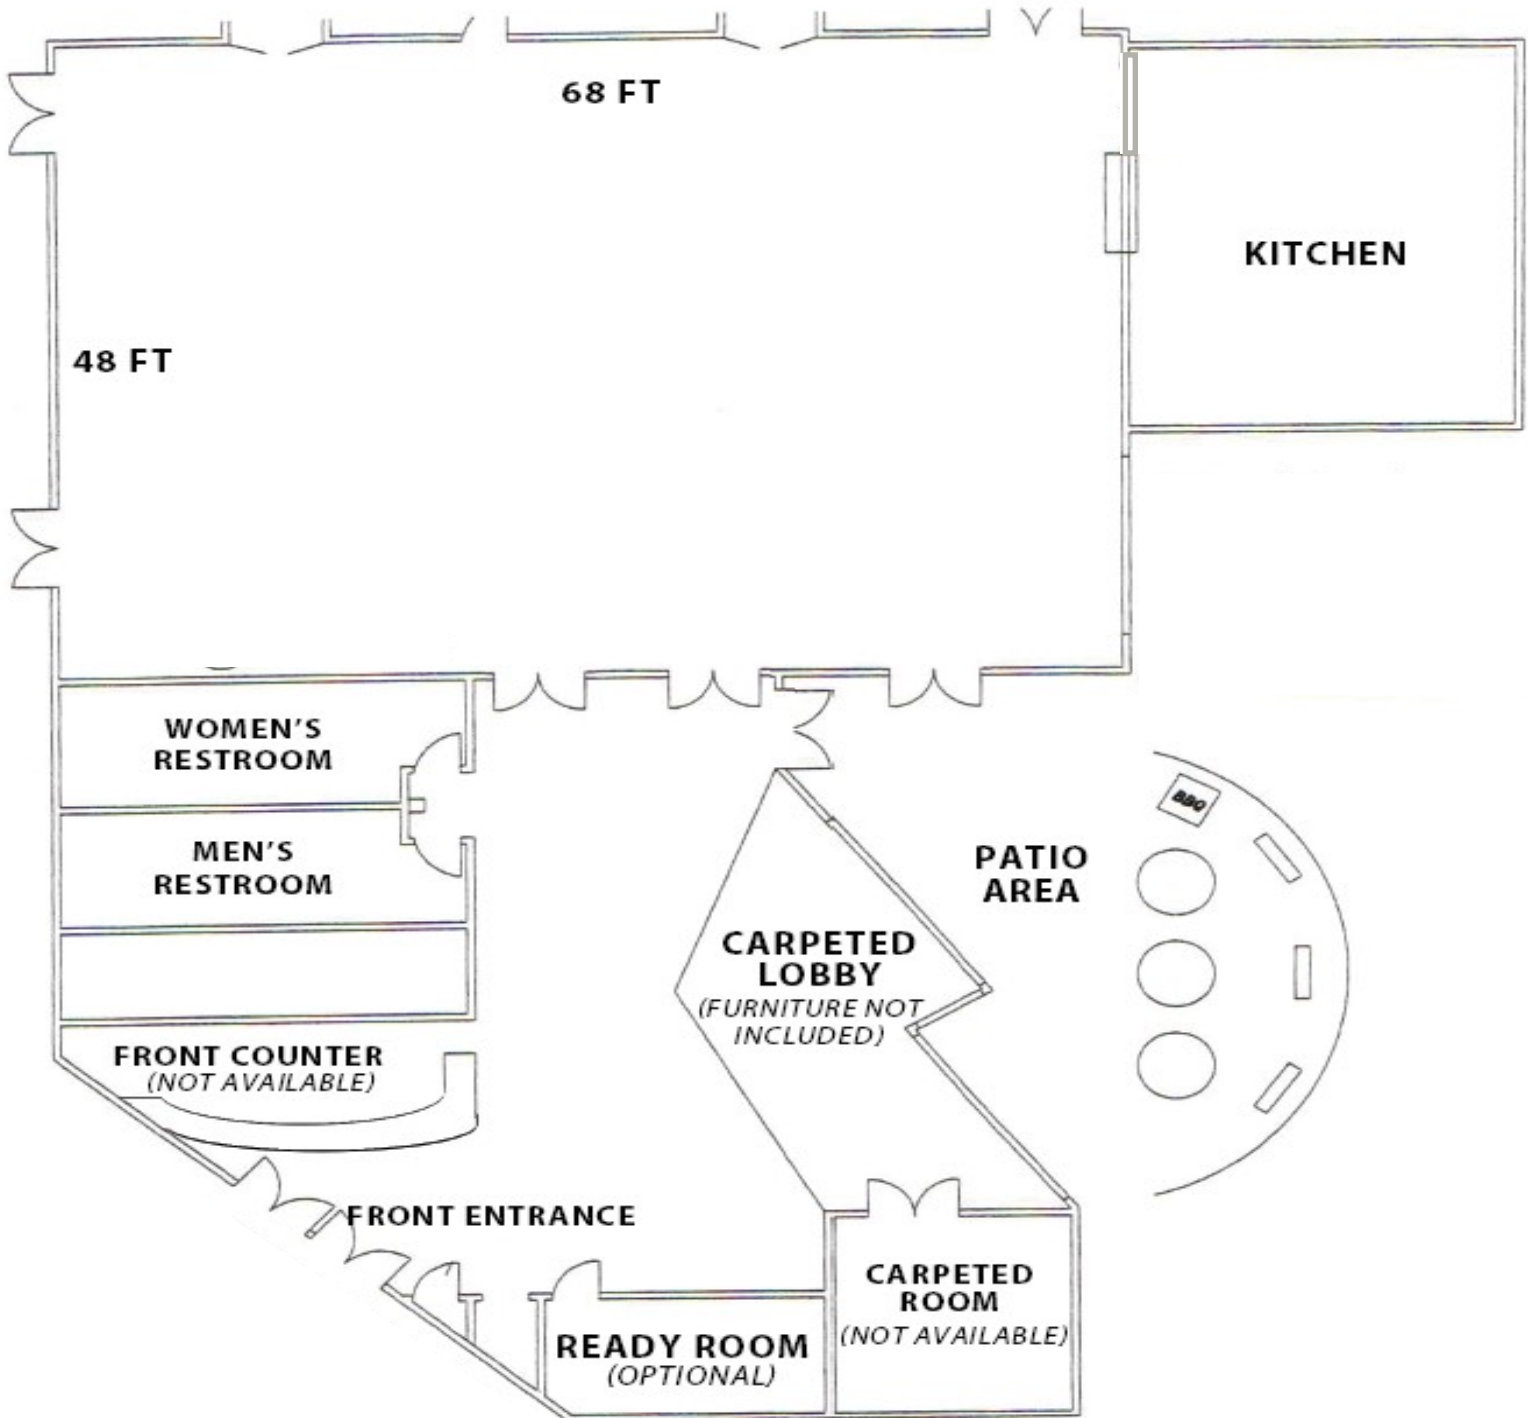

Twin Pines Senior and Community Center Set-Up Diagram

Item	# Available	Capacity	Miscellaneous
Chairs	250	250	Not to be used outside
12' tables	7	12/14	May be used outside
60" round tables	22	8/9	May be used outside
6' tables	20	6/8	May be used outside
30" cocktail tables	9	2/3	May be used outside
Card Tables	8	4	N/A
Patio Chairs	14		N/A
Screen	1		N/A
Podium	1	N/A	N/A