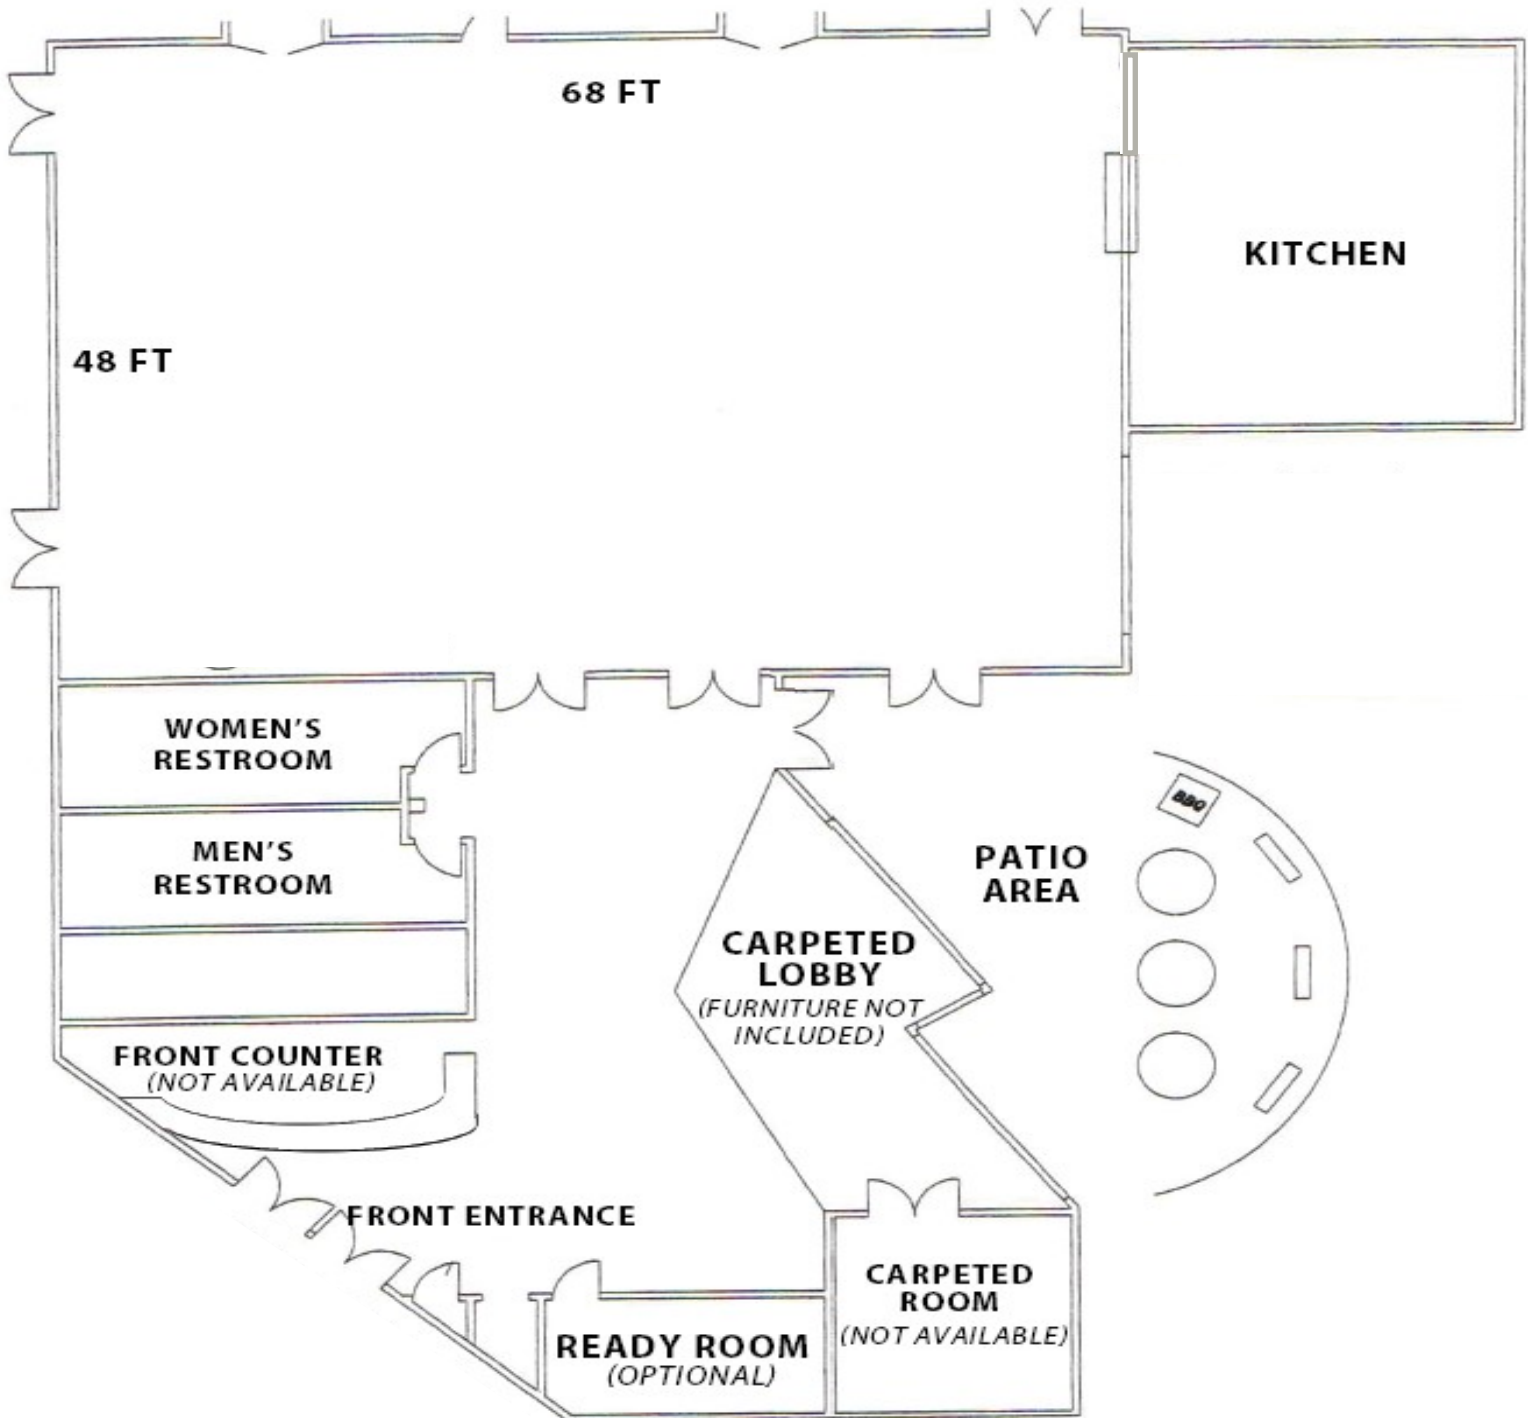

Twin Pines Senior and Community Center Set-Up Diagram

Item	#Available	Capacity	Miscellaneous
Chairs	270	270	Not to be used outside
12' tables	10	12/14	Not to be used outside
60" round tables	20	8/9	Not to be used outside
6' tables	10	6/8	May be used outside
8' tables	7	8/10	May be used outside
Card Tables	10	4	N/A
Patio Chairs	8		N/A
Portable Stage	1(2 sections 4'x8'each)		Not to be used outside
Microphone	1	N/A	N/A